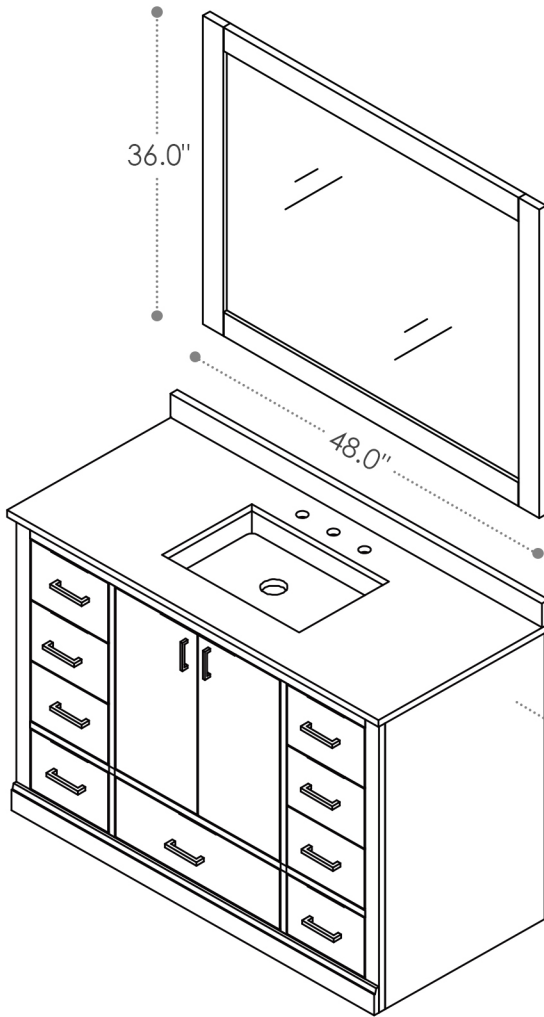

## Monna

48"W x 22"D

Bathroom Vanity

48"W x 22"D x 34"H inches

## INSTALLATION SPECIFICATION

Item#	544048		
Color	Gray Pine/White		
Overall Dimension	48 in W x 22 in D x 34 in H		
Vanity Material	Solid wood and long-lasting plywood		
Hardware Finish	Zinc Alloy Brushed Gold/Matte Black		
Number of Door	2 soft-closing doors		
Number of Drawers	5 soft-closing drawers and 2 Two in one functional drawers		
Countertop Material	Composite Stone	Shape	Rectangular
Top Thickness	0.8 inch	Installation Type	Freestanding
Assembly Required	No	Backsplash Height	4 inch
Faucet Hole Spacing(in.)	8 in. widespread	Sink	Single Undermount Sink